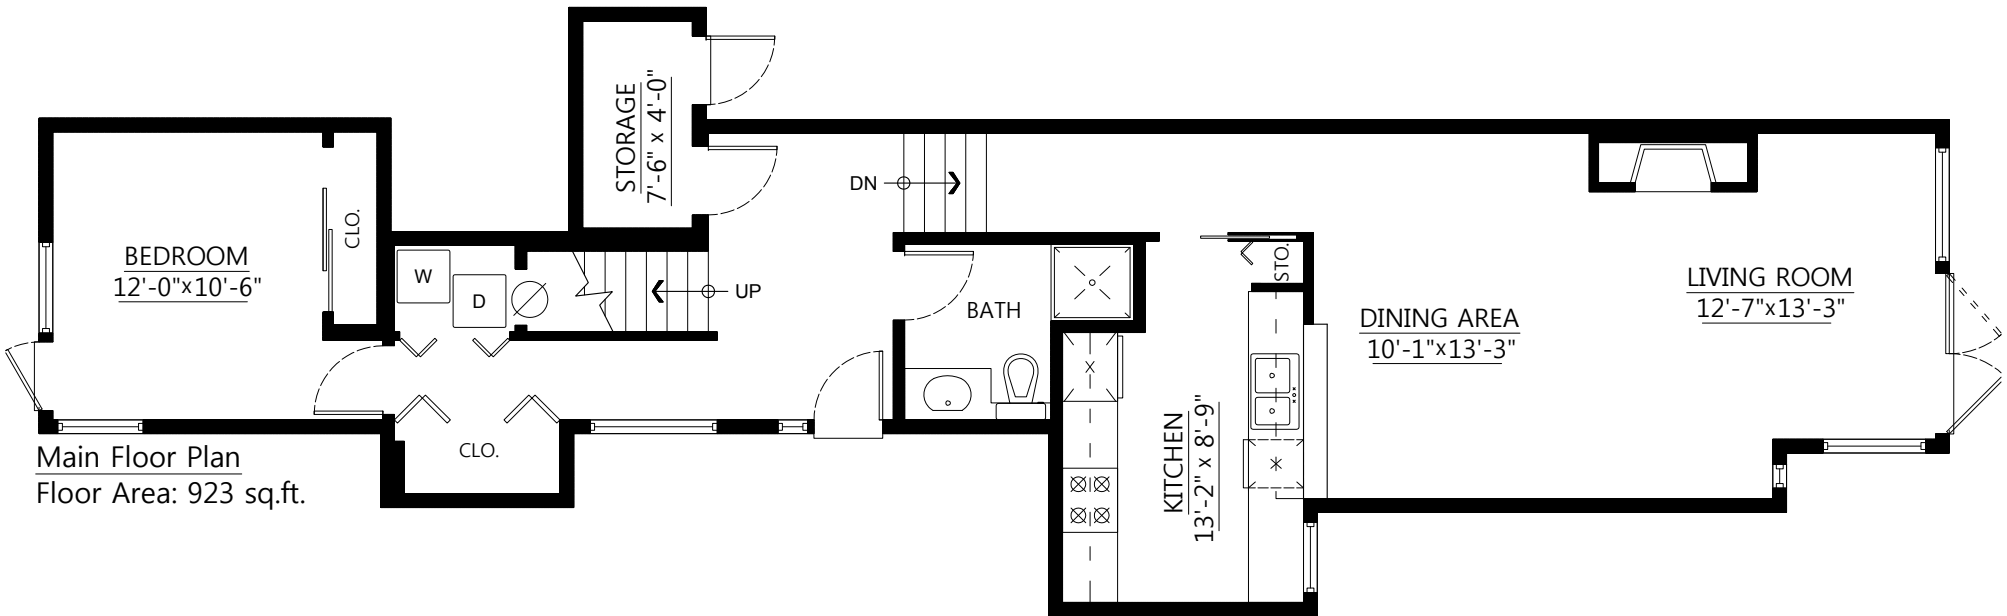

Main Floor: 923 sq.ft.  
Upper Floor: 282 sq.ft.  
Total: 1,205 sq.ft.

Patios: 428 sq.ft.  
Balcony: 80 sq.ft.

Main Floor: 923 sq.ft.  
Upper Floor: 282 sq.ft.  
Total: 1,205 sq.ft.

Patios: 428 sq.ft.  
Balcony: 80 sq.ft.

Main Floor Plan  
Floor Area: 923 sq.ft.

Upper Floor Plan  
Floor Area: 282 sq.ft.