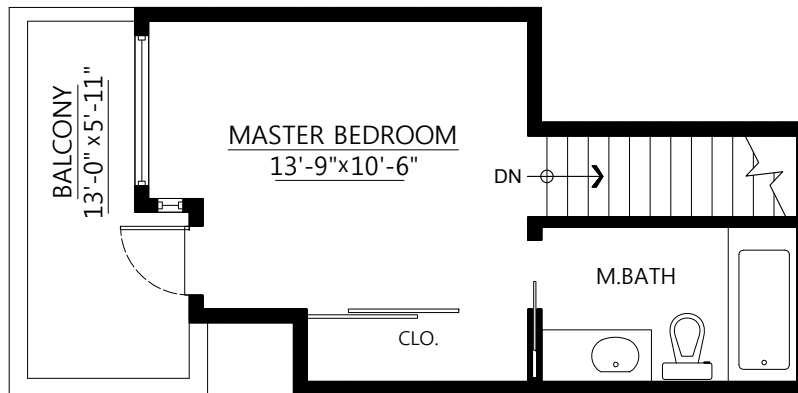

Main Floor: 923 sq.ft.  
Upper Floor: 282 sq.ft.  
Total: 1,205 sq.ft.

Patios: 428 sq.ft.  
Balcony: 80 sq.ft.

Main Floor: 923 sq.ft.  
Upper Floor: 282 sq.ft.  
Total: 1,205 sq.ft.

Patios: 428 sq.ft.  
Balcony: 80 sq.ft.

Main Floor Plan  
Floor Area: 923 sq.ft.

Upper Floor Plan  
Floor Area: 282 sq.ft.