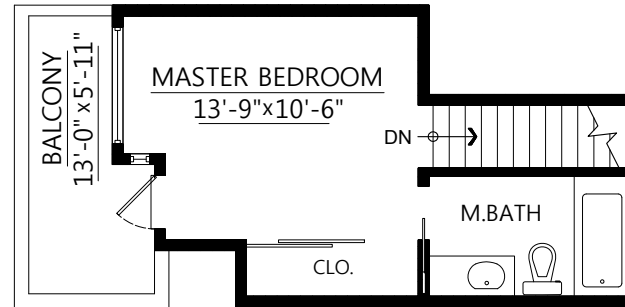

Main Floor: 923 sq.ft.  
Upper Floor: 282 sq.ft.  
Total: 1,205 sq.ft.

Patios: 428 sq.ft.  
Balcony: 80 sq.ft.

Main Floor: 923 sq.ft.  
Upper Floor: 282 sq.ft.  
Total: 1,205 sq.ft.

Patios: 428 sq.ft.  
Balcony: 80 sq.ft.

Main Floor Plan  
Floor Area: 923 sq.ft.

Upper Floor Plan  
Floor Area: 282 sq.ft.