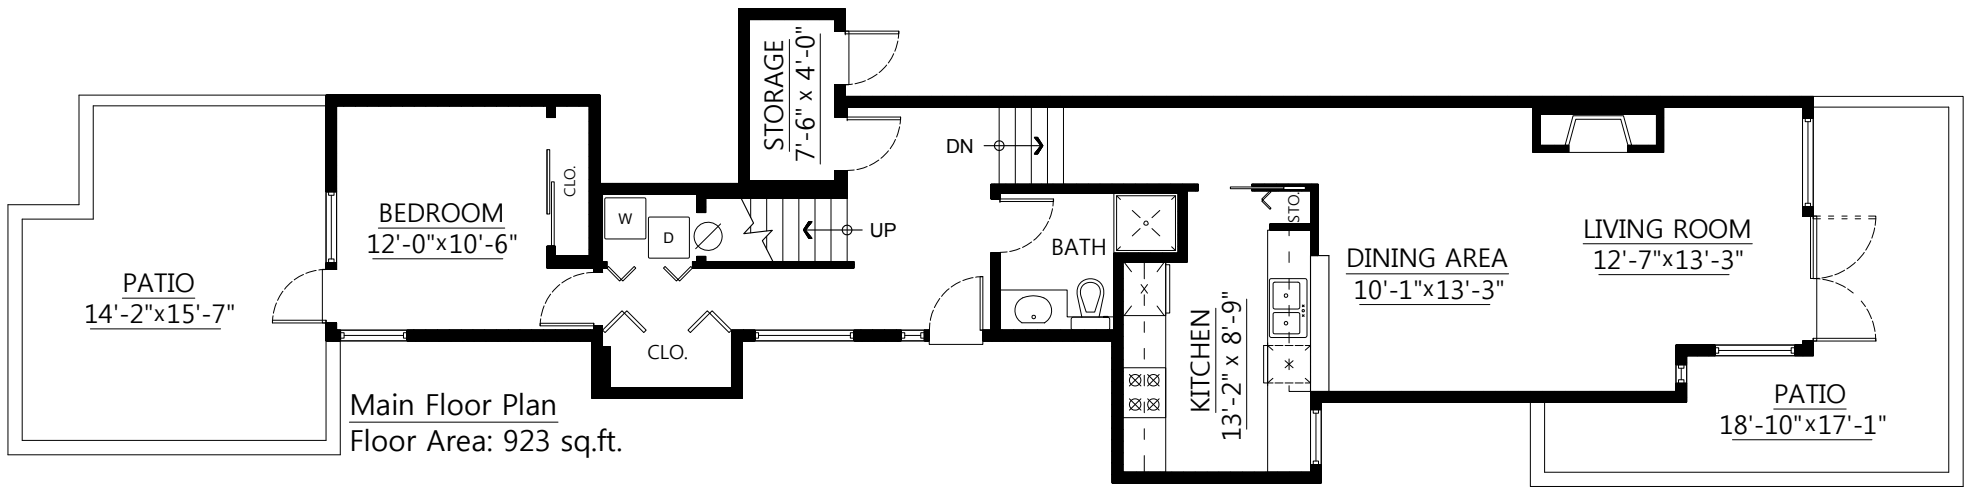

Main Floor: 923 sq.ft.  
Upper Floor: 282 sq.ft.  
Total: 1,205 sq.ft.

Patios: 428 sq.ft.  
Balcony: 80 sq.ft.

Main Floor: 923 sq.ft.  
Upper Floor: 282 sq.ft.  
Total: 1,205 sq.ft.

Patios: 428 sq.ft.  
Balcony: 80 sq.ft.

Main Floor Plan  
Floor Area: 923 sq.ft.

Upper Floor Plan  
Floor Area: 282 sq.ft.